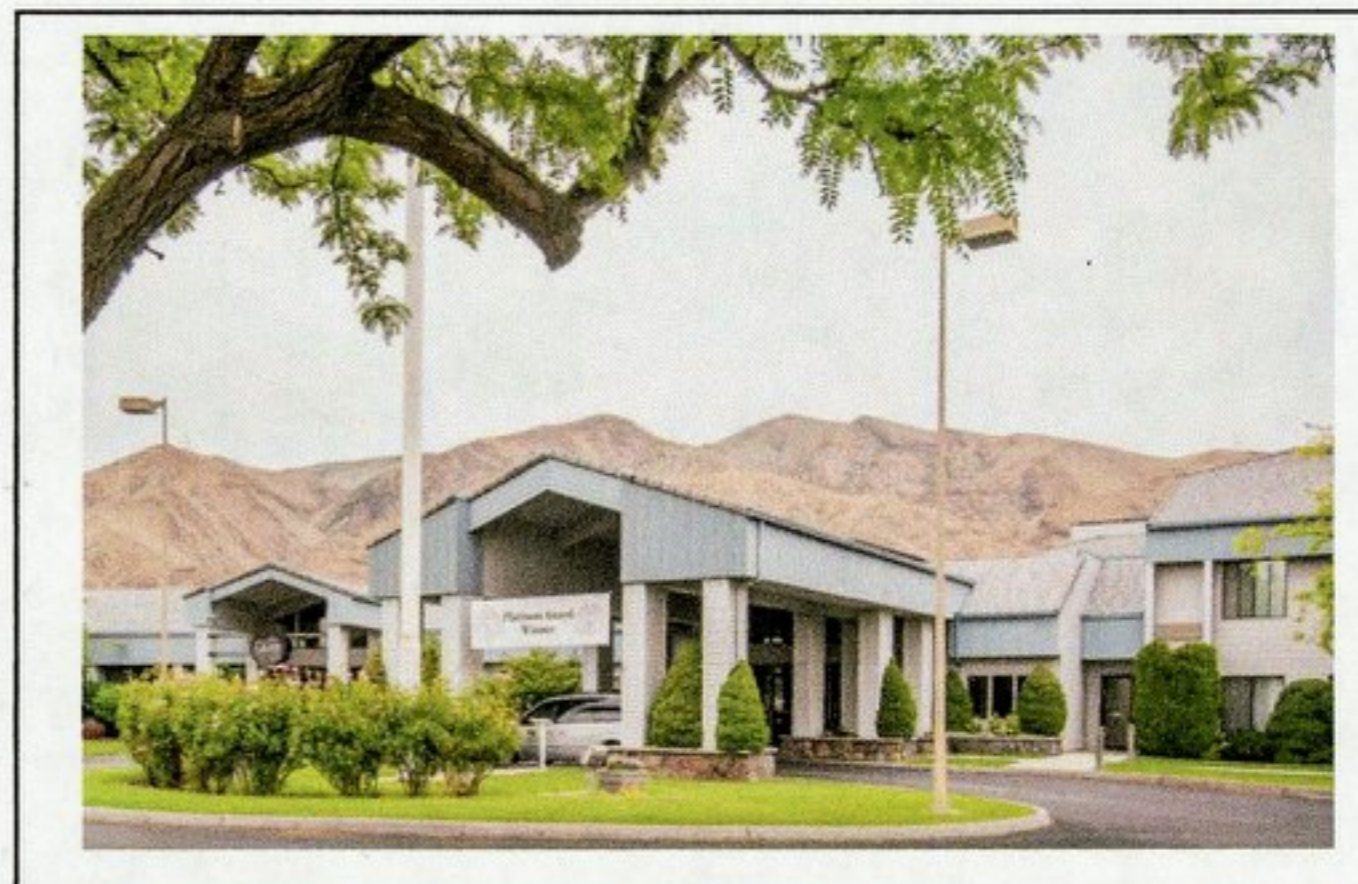

**Northwest Federation of Mineralogical Societies  
2019 Show and Convention  
Hosted by Hells Canyon Gem Club**

**Headquarters Hotel**

Red Lion Hotel  
621 21st Street  
Lewiston, Idaho 83501  
1-208-748-1042  
[RedLion.com/Lewiston](http://RedLion.com/Lewiston)  
(4 miles from show site)

Hampton Inn by Hilton  
2701 Nez Perce Drive  
Lewiston, Idaho 83501  
1-208-743-9004  
(2.5 miles from show site)

Holiday Inn Express  
2425 Nez Perce Drive  
Lewiston, Idaho 83501  
1-208-750-1600  
(2.7 miles from show site)

Inn of America  
702 21st St.  
Lewiston, Idaho 83501  
1-208-746-4600  
(4 miles from show site)

**Northwest Federation of Mineralogical Societies  
2019 Show and Convention  
Hosted by Hells Canyon Gem Club**

Quality Inn & Suites  
700 Port Drive  
Clarkston, Wa. 99403  
1-855-809-3506  
(7.2 miles from show site)

Go to Trivago, Booking .com, etc. for complete listing of other hotels in the area.

\*\*\*\*\*

On-site camping at Nez Perce County Fairgrounds  
R.V. Parking.....\$19.00 per night (2018 rates)  
Includes electric hookups.....Potable water and sewer dump  
available on site.